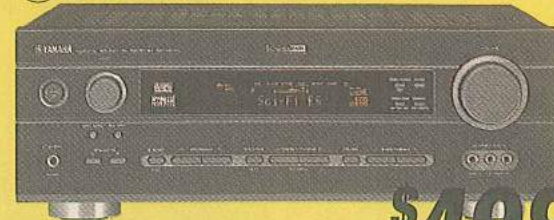

6.1 CHANNEL DIGITAL RECEIVER
• 480 Watt High Current Discrete Amp • Digital Top Art Technology • Dolby Digital EX, DTS-ES 6.1 Discrete, Dolby Pro Logic II and DTS NEO:6 Processing • Remote (RXV540) *Limited Quantities*

$498

YAMAHA DOLBY DIGITAL SURROUND DIGITAL EX PRO LOGIC II DTS ES